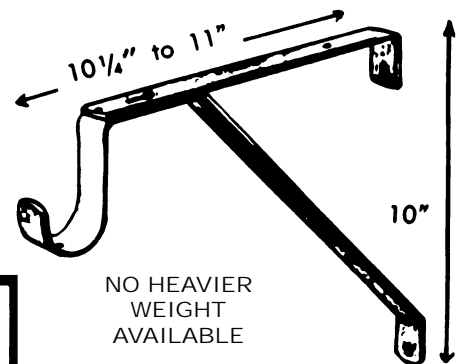

Packing:

- 10 Rods to shipping carton

**SOLD IN
FULL
CARTONS
ONLY**

| Stock No. | Extension | List Price Ea. | Pack | Weight |
|-------------|--------------|----------------|------|---------|
| TA11-18PWS | 18" to 30" | 4.75 | 10 | 10 lbs. |
| TA11-30PWS | 30" to 48" | 7.00 | 10 | 16 |
| TA11-48PWS | 48" to 72" | 7.95 | 10 | 24 |
| TA11-72XPWS | 72" to 96"* | 12.38 | 10 | 30 |
| TA11-72PWS | 72" to 120"* | 13.38 | 10 | 37 |
| TA11-96PWS | 96" to 150"* | 17.13 | 10 | 41 |

*Each rod packed with a center support

*If center support required please specify and add \$.88 per closet rod

#1160WS CLOSET ROD AND SHELF SUPPORT

NO HEAVIER
WEIGHT
AVAILABLE

Similar Stanley #7046

**HEAVY DUTY
CONSTRUCTION
COMPARE OUR WEIGHT
WITH ANY & ALL
COMPETITION AND WE
GUARANTEE YOU OUR
BRACKETS ARE THE HEAVIEST!**

#1165WS CLOSET ROD AND SHELF SUPPORT

NO HEAVIER
WEIGHT
AVAILABLE

Similar Stanley #7045

Description: Heavy duty steel—Adjustable
Finish: Ivory Enamel
Pack: 20 to ctn. with screws
Wt.: 21 lbs.

List Price:
Under 100 **\$2.90**
Over 100 **2.68**
Over 500 **2.30**

K

#TA 1110PWS POLE SOCKET SET

Similar Stanley #DP7056

Description: Fits any rod up to 1 3/8" diameter. Furnished in pairs.

Material: High impact polyethylene

Finish: White

Pack: 100 pr/ctn — 1000/case

Weight: 6 lbs.