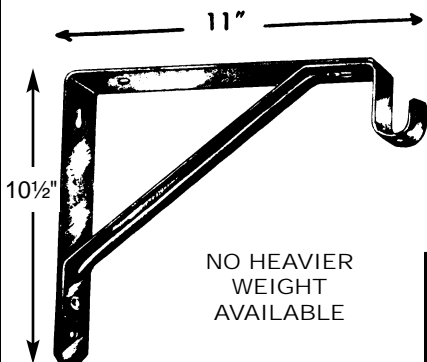

CLOSET HARDWARE

#TA-11 CLOSET RODS

SIMILAR STANLEY #V7050

Description:

- 1" welded tubing with ample overlap for greater strength
- Each rod individually poly bagged with screws
- Bright heavy nickel-chrome plating
- Conforms to Federal Spec. F-1171

Packing:

- 10 Rods to shipping carton

**SOLD IN
FULL
CARTONS
ONLY**

| Stock No. | Extension | List Price Ea. | Pack | Weight |
|-------------|--------------|----------------|------|---------|
| TA11-18PWS | 18" to 30" | 4.75 | 10 | 10 lbs. |
| TA11-30PWS | 30" to 48" | 7.00 | 10 | 16 |
| TA11-48PWS | 48" to 72" | 7.95 | 10 | 24 |
| TA11-72XPWS | 72" to 96"* | 12.38 | 10 | 30 |
| TA11-72PWS | 72" to 120"* | 13.38 | 10 | 37 |
| TA11-96PWS | 96" to 150"* | 17.13 | 10 | 41 |

*Each rod packed with a center support

*If center support required please specify and add \$.88 per closet rod

#1160WS CLOSET ROD AND SHELF SUPPORT

NO HEAVIER
WEIGHT
AVAILABLE

Similar Stanley #7046

**HEAVY DUTY
CONSTRUCTION
COMPARE OUR WEIGHT
WITH ANY & ALL
COMPETITION AND WE
GUARANTEE YOU OUR
BRACKETS ARE THE HEAVIEST!**

K

#TA 1110PWS POLE SOCKET SET

Similar Stanley #DP7056

Description: Fits any rod up to 1 3/8" diameter. Furnished in pairs.

Material: High impact polyethylene

Finish: White

Pack: 100 pr/ctn — 1000/case

Weight: 6 lbs.